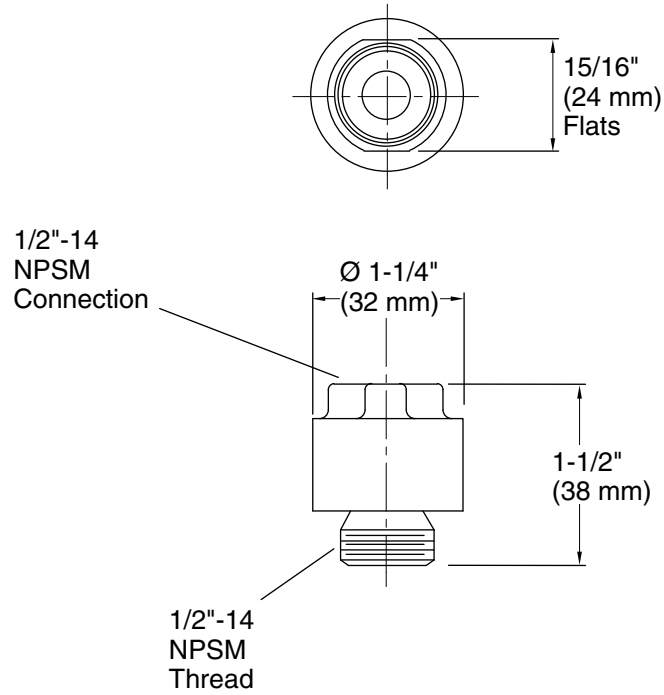

### Features

- ½" (12.7 mm) square vacuum breaker.
- For use with Persona handshower system.

**Technical Information**

All product dimensions are nominal.

**Notes**

Install this product according to the installation guide.